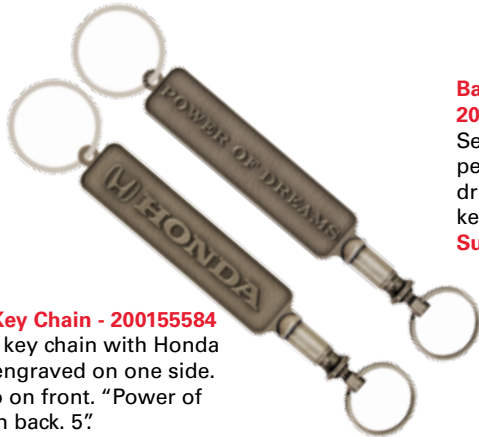

Ballpoint Pen and USB Set - 200175955

Set includes slide-action aluminum pen and matching leather 2GB USB flash drive with key fob. Honda logo laser engraved on pen and keychain buckle.

Suggested Retail Price $22.00

Pull Apart Key Chain - 200155584

Detachable key chain with Honda logo laser engraved on one side. Honda logo on front. "Power of Dreams" on back. 5"

Suggested Retail Price $6.00